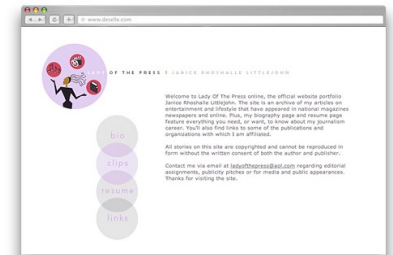

LADY OF THE PRESS WEBSITE