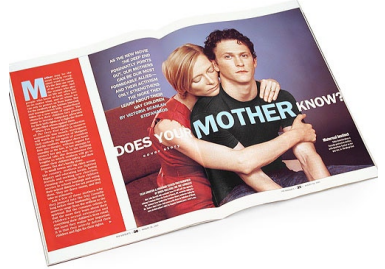

DESIGNING WITH RECIPE BOOK

THE CURSE BOOK

FALL PREVIEW PACKAGE

WHERE LONDON FEATURE

WASHINGTON LIFE COMPLETE REDESIGN

COVER STORY

TONE MAGAZINE COMPLETE DESIGN

WHERE LONDON FEATURE