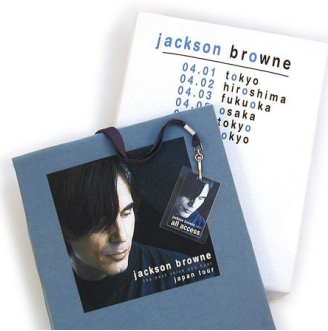

NEWS FEATURE

STONE MAGAZINE GIFT GUIDE

COVER AND COVER STORY

ECCOLO NATURE JOURNALS

DOTTIE'S MAGIC POCKETS DVD PACKAGE

TEE-SHIRT AND ACCESS PASS

QUOTATION JOURNALS

CANDLE BOX

RAINS IN JULY CD PACKAGING

FRAME SET BOX

SHE SANG CALIFORNIA CD PACKAGING

PATTERNED JOURNALS

LOGOS

CPTF.COM LOGO

FLEMMING CHALEF LOGO

ASYLUM HOME STORE LOGO