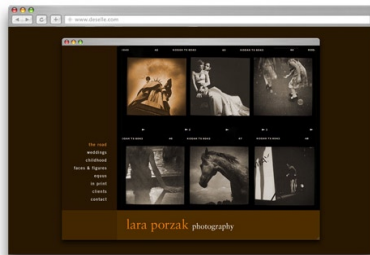

PINK PEA LOGO

ECCOLO WRITING GREEN LOGO

DOTTIE'S MAGIC POCKETS LOGO

WEBSITES

LARA PORZAK PHOTOGRAPHY WEBSITE

DIANNA COHEN STUDIO WEBSITE

MON ATELIER WEBSITE

LADY OF THE PRESS WEBSITE