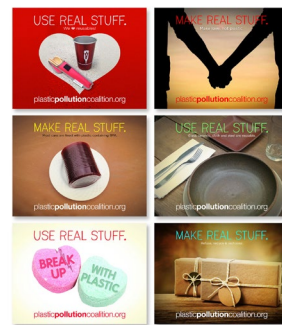

SOCIAL MEDIA CAMPAIGN